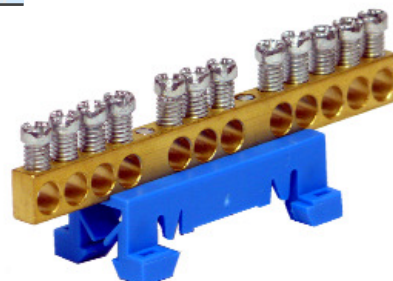

WIRING ACCESSORIES

The modern 'eurovario' system benefits from optimum ease of installation coupled with maximum safety.

Busbars - 70Amp

Product	Ways	Reference
Forked Single pole	2	EV-S.G.1.2
Forked Single pole	3	EV-S.G.1.3
Forked Single pole	6	EV-S.G.1.6
Forked Single pole	12	EV-S.G.1.12

Busbars - 125Amp (central feed)

Product	Ways	Reference
Forked Double pole	2	EV-S.G.2.4
Forked Double pole	3	EV-S.G.2.6
Forked Double pole	6	EV-S.G.2.12
Forked Triple pole	2	EV-S.G.3.6
Forked Triple pole	3	EV-S.G.3.9
Forked Triple pole	4	EV-S.G.3.12
Forked Four Pole	2	EV-S.G.4.8
Forked Four Pole	3	EV-S.G.4.12

Terminals

Product	Rating	Reference
Forked Terminal	70A 25mm ²	AS/25.G
Prong Terminal	70A 25mm ²	AS/25.S
Interlocking	150A 35mm ²	ES/35.G

Neutral/Earth Bars

Type (Din-rail mounting)	Ways	Reference
Blue N-bar	7	LK/N7
Blue N-bar	12	LK/N12
Green E-bar	7	LK/S7
Green E-bar	12	LK/S12

BUSBARS

TERMINALS

NEUTRAL/EARTH BARS

The DEASS locking device in position on an MCB and padlocked.