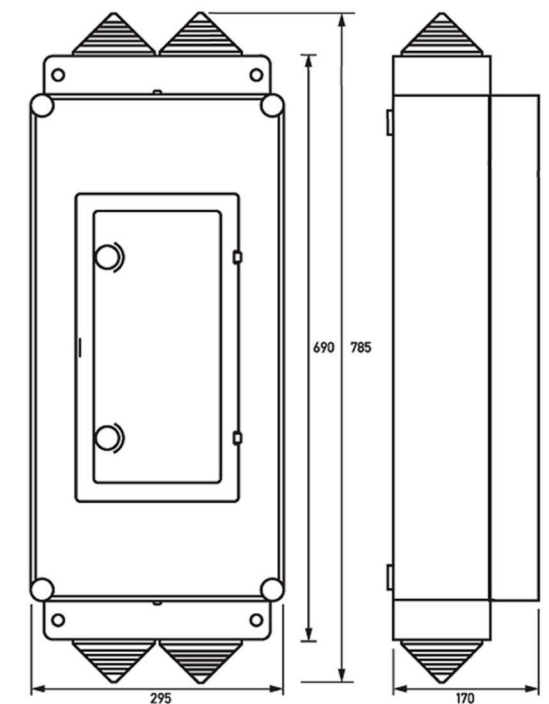

DFL8 CBR Enclosure:

- ✔ Insulated
- ✔ IP54
- ✔ Sealable cover
- ✔ Padlockable window (<6mm shackle)

Ordering reference: DFL8-N7-ENCLOSURE

Dimensions: 295W x 690H x 170D

Have a question? Please **contact us today**